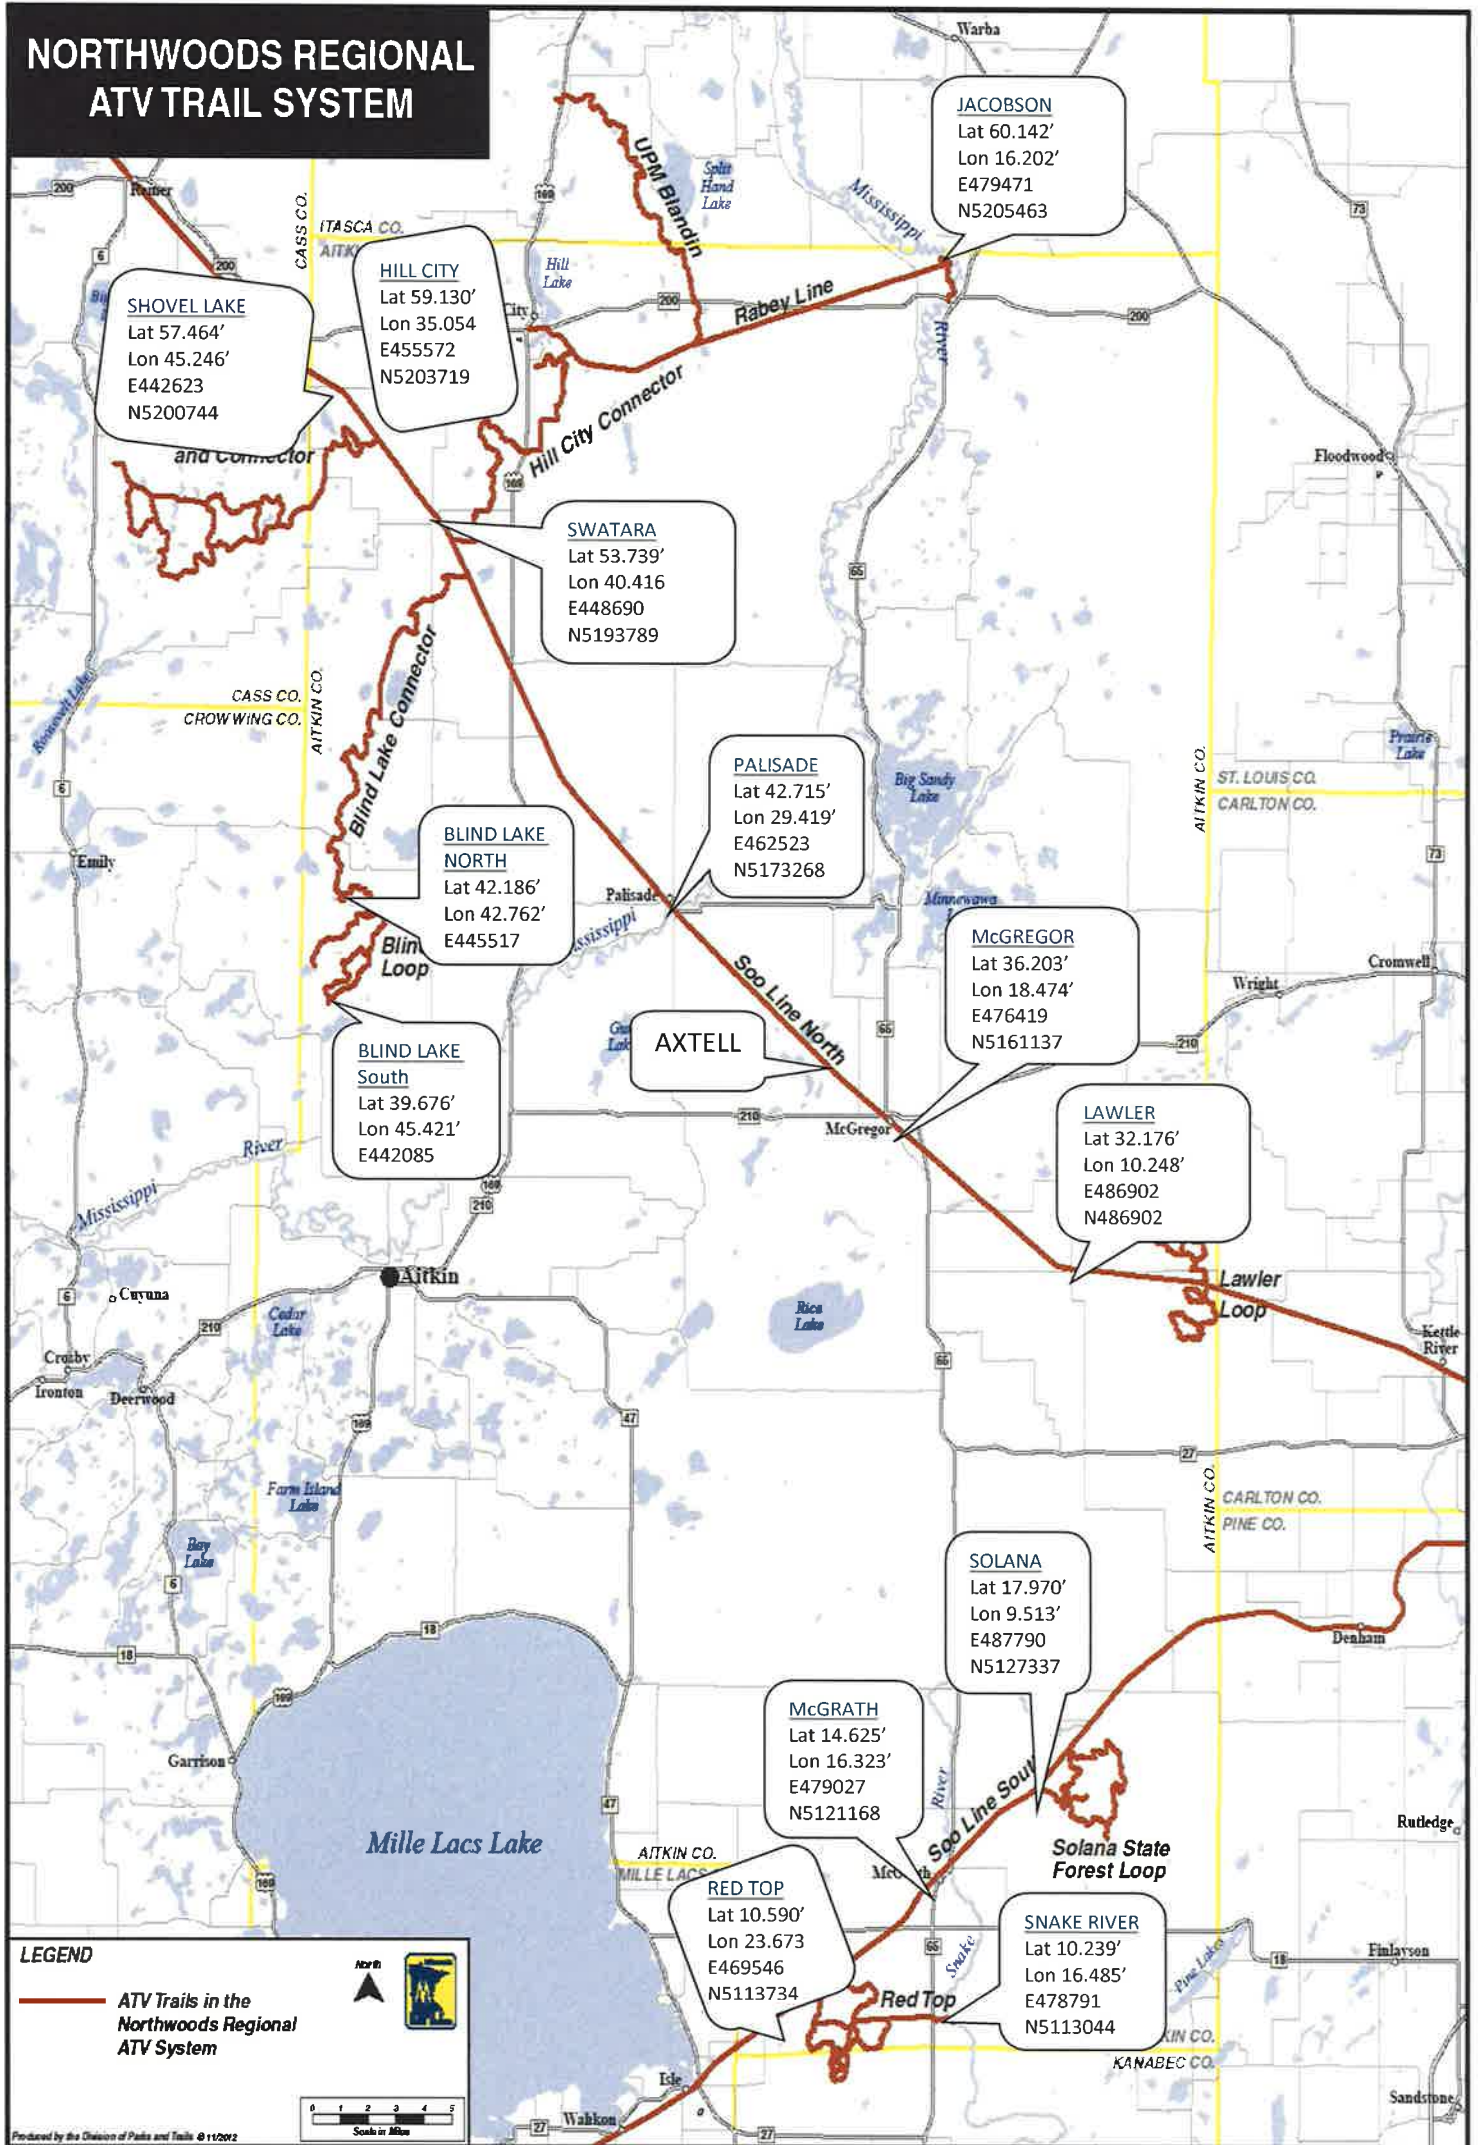

NORTHWOODS REGIONAL ATV TRAIL SYSTEM

Northwood's ATV Trail, Parking Lot Entry Points
 All Latitudes are 46* All Longitudes are -93* UTM Zone is 15N

www.northwoodsatvtrail.com